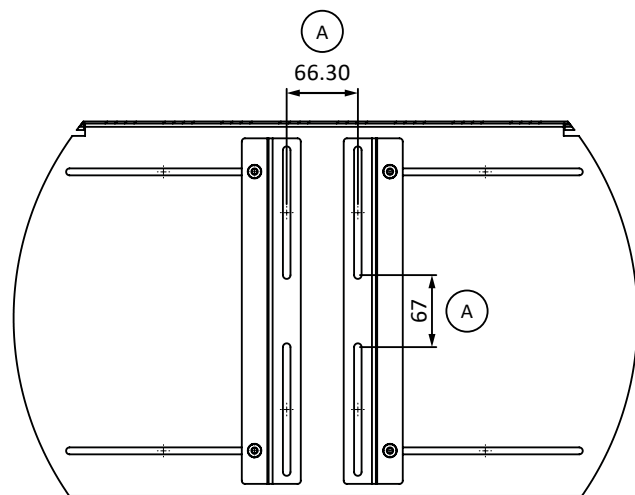

ELD500 PRECISION LEAK DETECTOR TROLLEY

edwardsvacuum.com

Our new trolley is designed to fit various combinations of an ELD500 leak detector with primary vacuum pumps and accessories. The ELD500 can be easily mounted to the boreholes, using the feet-screws of the ELD500 to fix the leak detector to the upper plate of the trolley. An additional drawer gives storage space for small accessories and/or documents. The trolley offers flexible mounting possibilities for primary vacuum pumps with Z-Profiles in the bottom to be fixed to the pump feet. The pump with the Z-Profiles mounted can then be fixed to the trolley. The trolley offers space to mount pumps of sizes up to height=450mm x length=623mm x width=320mm – additional space for the vacuum connections and electric ports needs to be considered. A variable helium bottle holder allows mounting and fixing helium bottles of up to 205mm diameter.

Features and benefits

- Compact
- Minimal footprint
- Fully assembled
- No systemisation required
- Robust construction
- Low cost of ownership

Dimensions

A Min Clamping Area

Ordering information

Product description	Order number
ELD500 Trolley	D13550630
Delivery scope	
Cart, Z-Profiles incl. 4 screws/nuts	