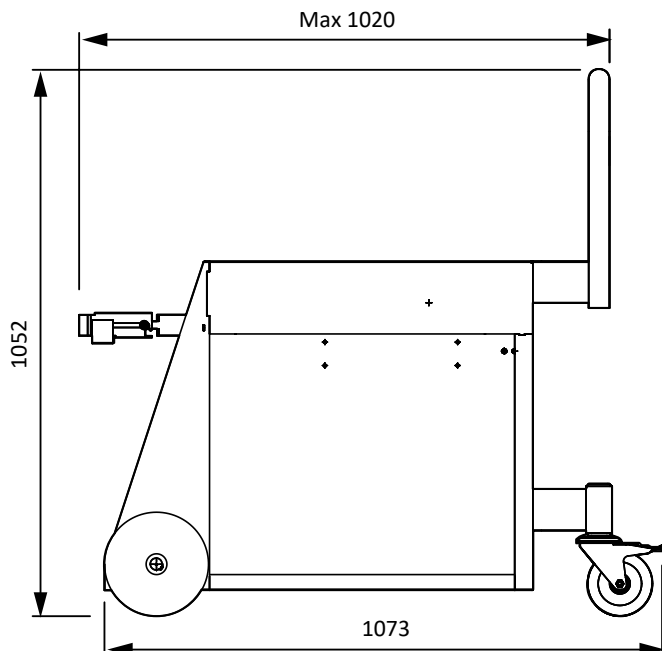

ELD500 PRECISION LEAK DETECTOR TROLLEY

edwardsvacuum.com

Our new trolley is designed to fit various combinations of an ELD500 leak detector with primary vacuum pumps and accessories. The ELD500 can be easily mounted to the boreholes, using the feet-screws of the ELD500 to fix the leak detector to the upper plate of the trolley. An additional drawer gives storage space for small accessories and/or documents. The trolley offers flexible mounting possibilities for primary vacuum pumps with Z-Profiles in the bottom to be fixed to the pump feet. The pump with the Z-Profiles mounted can then be fixed to the trolley. The trolley offers space to mount pumps of sizes up to height=450mm x length=623mm x width=320mm – additional space for the vacuum connections and electric ports needs to be considered. A variable helium bottle holder allows mounting and fixing helium bottles of up to 205mm diameter.

Features and benefits

- Compact
- Minimal footprint
- Fully assembled
- No systemisation required
- Robust construction
- Low cost of ownership

Dimensions

A Min Clamping Area

Ordering information

Product description	Order number
ELD500 Trolley	D13550630
Delivery scope	
Cart, Z-Profiles incl. 4 screws/nuts	