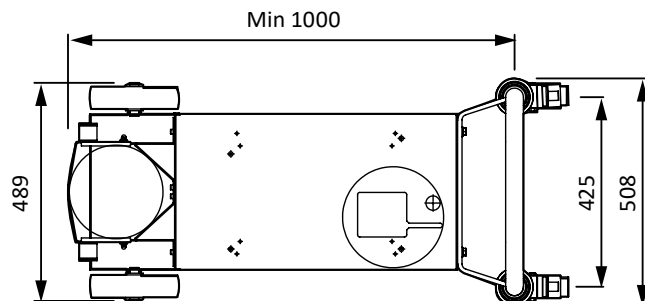

ELD500 PRECISION LEAK DETECTOR TROLLEY

edwardsvacuum.com

Our new trolley is designed to fit various combinations of an ELD500 leak detector with primary vacuum pumps and accessories. The ELD500 can be easily mounted to the boreholes, using the feet-screws of the ELD500 to fix the leak detector to the upper plate of the trolley. An additional drawer gives storage space for small accessories and/or documents. The trolley offers flexible mounting possibilities for primary vacuum pumps with Z-Profiles in the bottom to be fixed to the pump feet. The pump with the Z-Profiles mounted can then be fixed to the trolley. The trolley offers space to mount pumps of sizes up to height=450mm x length=623mm x width=320mm – additional space for the vacuum connections and electric ports needs to be considered. A variable helium bottle holder allows mounting and fixing helium bottles of up to 205mm diameter.

Features and benefits

- Compact
- Minimal footprint
- Fully assembled
- No systemisation required
- Robust construction
- Low cost of ownership

Dimensions

A Min Clamping Area

Ordering information

Product description	Order number
ELD500 Trolley	D13550630
Delivery scope	
Cart, Z-Profiles incl. 4 screws/nuts	